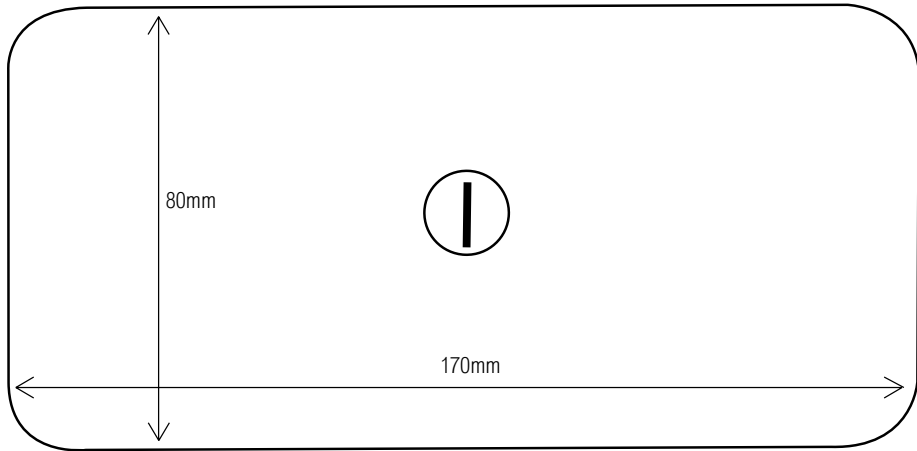

## 2646 Door Frame Lock

THINK READ PLAN

Drill 2 holes 4.5 diameter

Affix 2x screws

*Requires a minimum gap of 5mm between door and frame.*