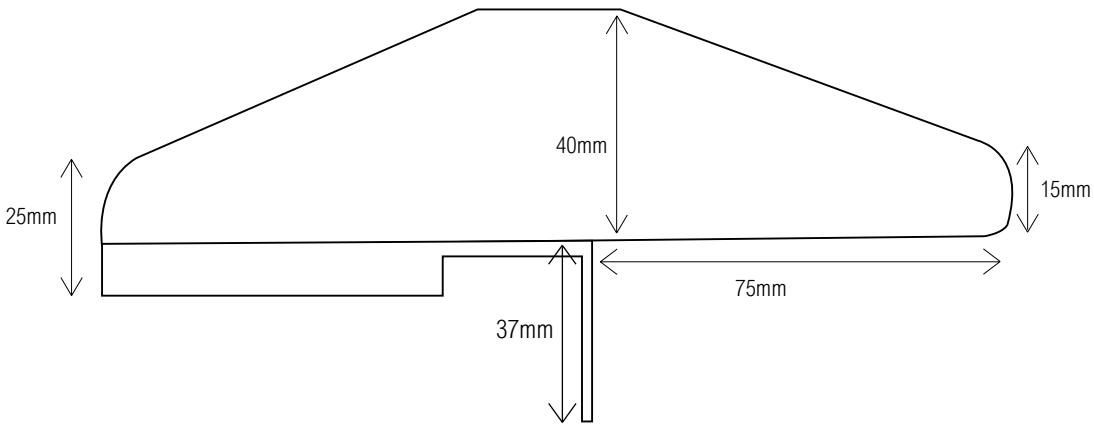

## 2646 Door Frame Lock

THINK READ PLAN

Drill 2 holes 4.5 diameter

Affix 2x screws

*Requires a minimum gap of 5mm between door and frame.*